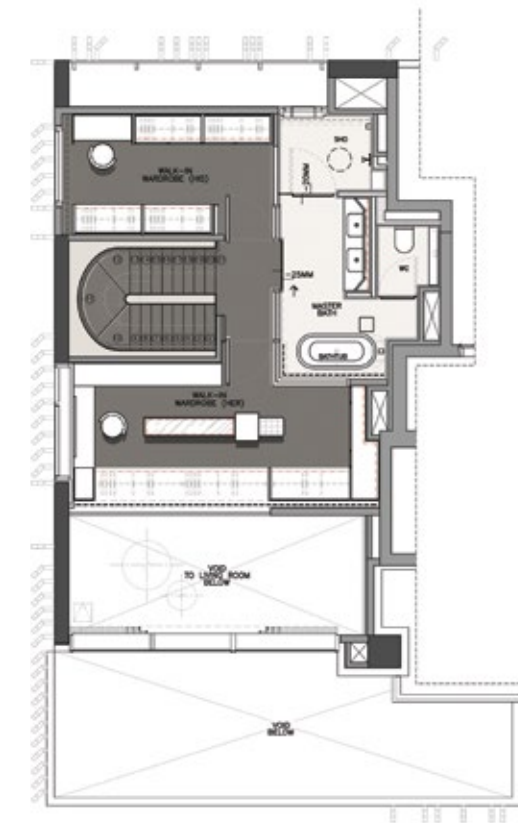

## Water Tower 水楼 PPH

Area: 566 sq m 平方米 /  
6,092 sq ft 平方英尺

#22-01/23-01

22nd Storey

23rd Storey - Lower level

23rd Storey - Upper level