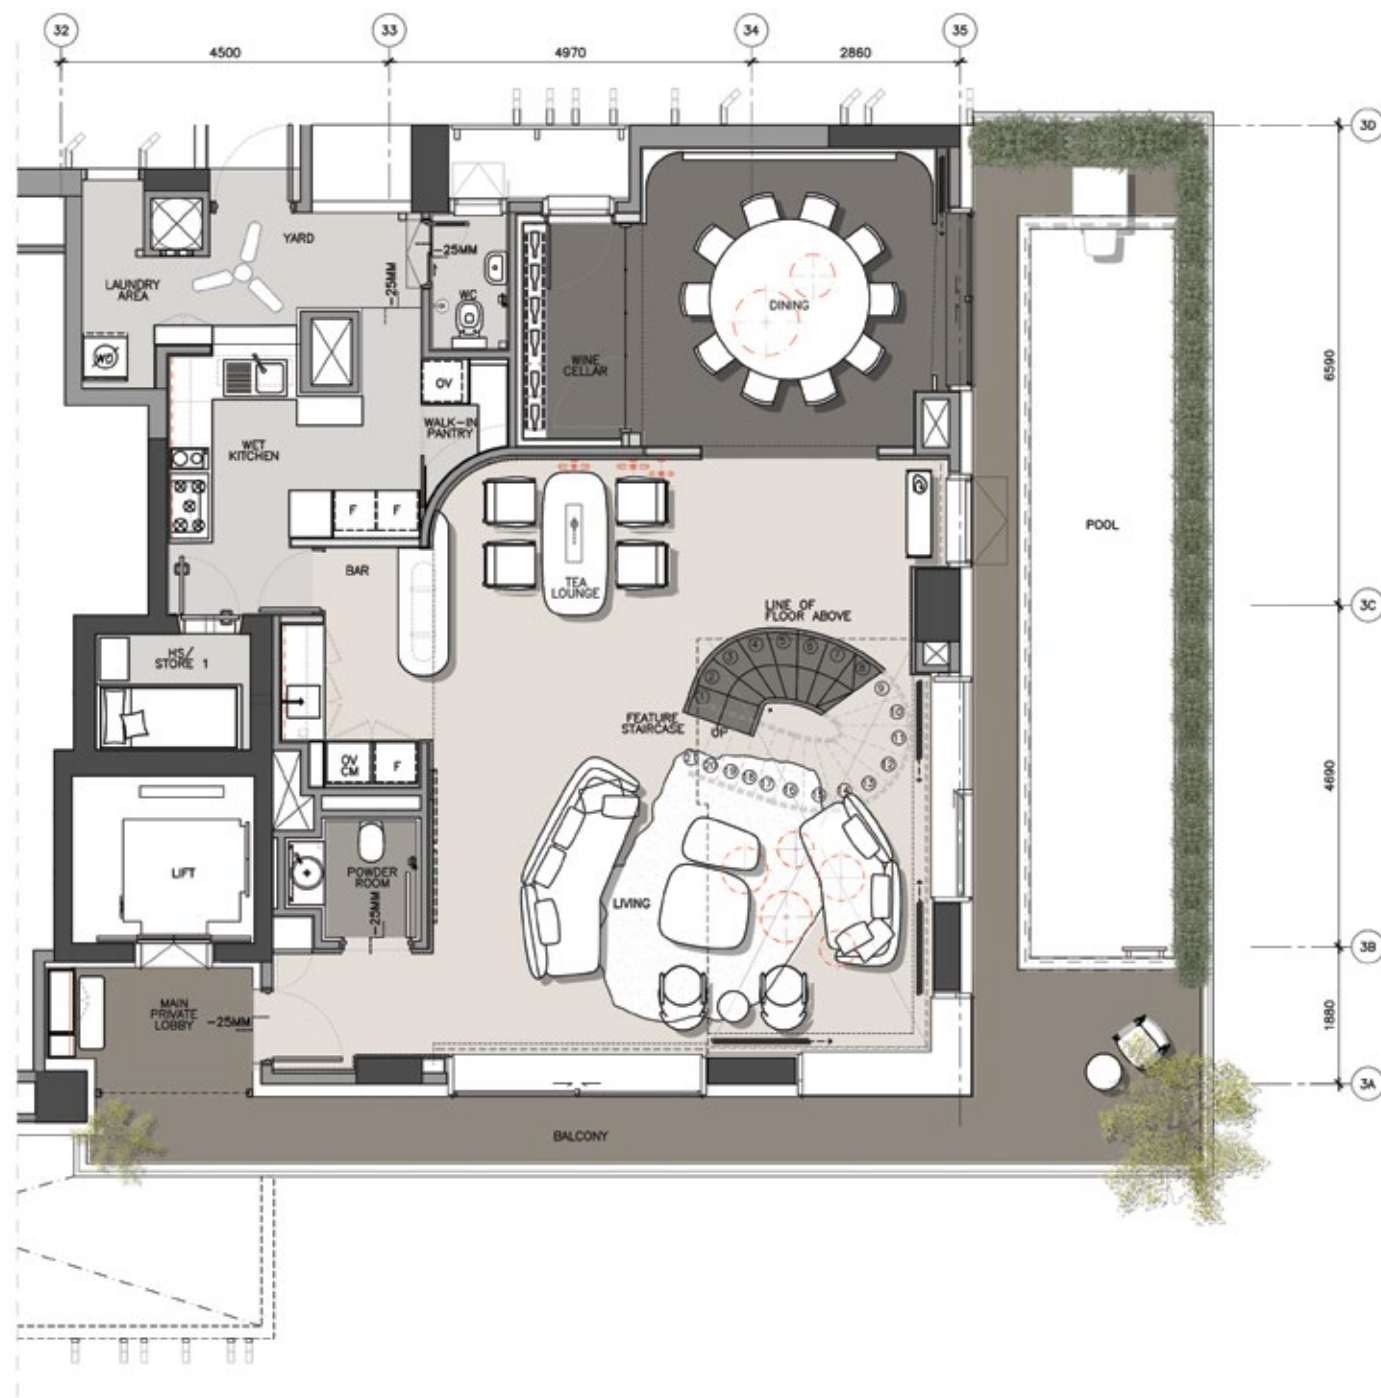

# Where Even The Intimate Moments Are Extravagant

3 ORCHARD  
BY-THE-PARK

## Water Tower 水楼 PPH

Area: 566 sq m 平方米 /  
6,092 sq ft 平方英尺

#22-01/23-01

22nd Storey

23rd Storey - Lower level

23rd Storey - Upper level